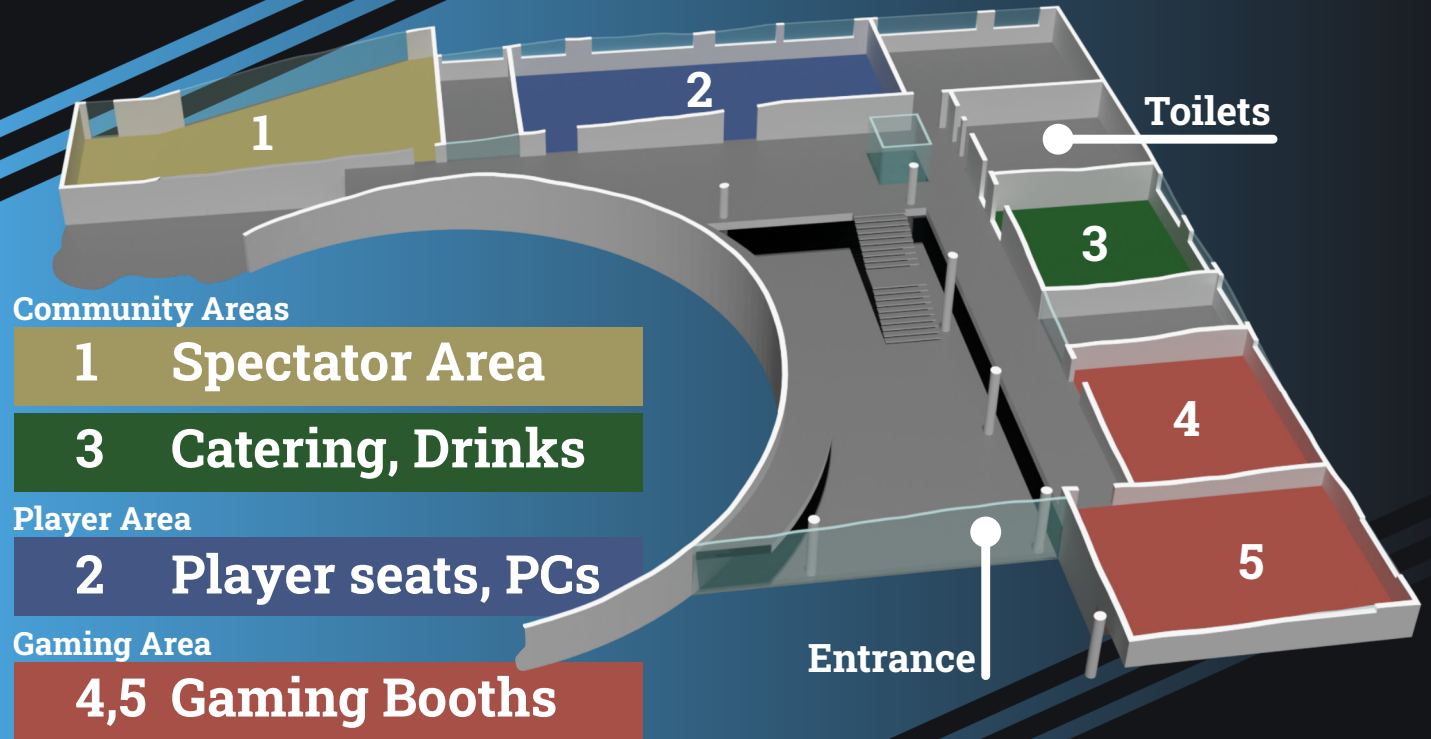

PCs, consoles and board games will be available for entertainment between rounds. There you can challenge other visitors or the finalists themselves, simply for fun or to show them that you are still superior in one game or another. The ILSC e.V. will be providing free snacks and refreshments.

For better planning, please register for the event free of charge.

Event Overview

ILMENAU ESPORT CAMPUS LEAGUE

HUMBOLDTBAU

Community Areas

1 Spectator Area

3 Catering, Drinks

Player Area

2 Player seats, PCs

Gaming Area

4,5 Gaming Booths

S C H E D U L E	5:00 pm - 1:00 am
	Event, Gamint Booths, Catering
	5:45 pm - 6:00 pm
	Opening Ceremony
	6:00 pm - 7:00 pm
	Wildcard Tournament
7:30 pm - 11:00 pm	
Tournament: Campus League Finals	
11:30 pm - 11:45 am	
Winners Ceremony	