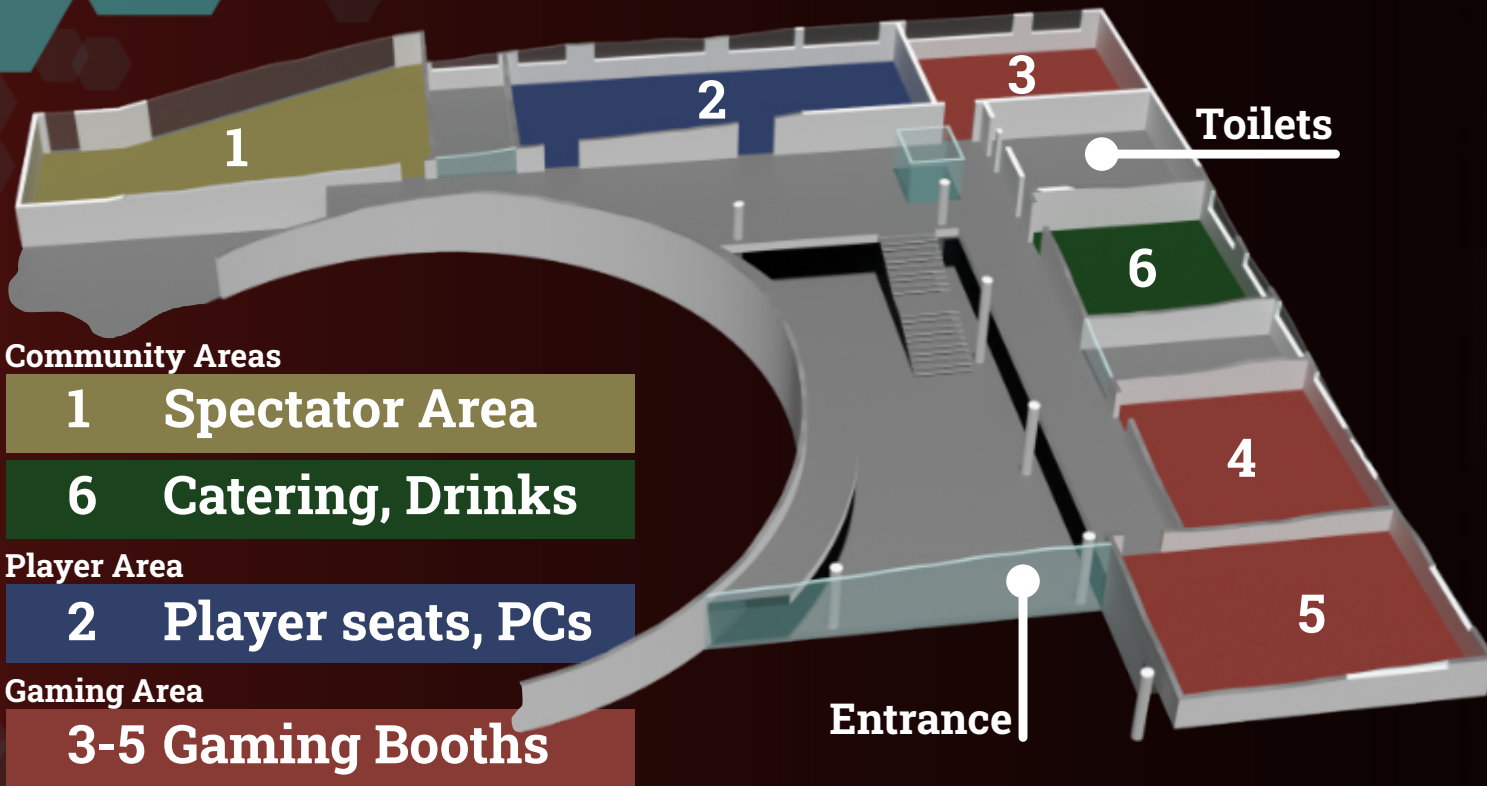

5 PM.

Free Catering • Gaming Booths

Event Overview

Humboldtbaue

Community Areas

1 Spectator Area

6 Catering, Drinks

Player Area

2 Player seats, PCs

Gaming Area

3-5 Gaming Booths

THE CAMPUS LEAGUE

The Ilmenau eSport Campus League, is a series of online and offline competitions in different eSport and gaming categories. First organized and hosted by Ilmenau eSport e.V. in the winter semester 22/23, each competition is about collecting points for the participants to qualify for the grand finals at the end. The goal is to determine the best gaming all-around talent in Ilmenau.